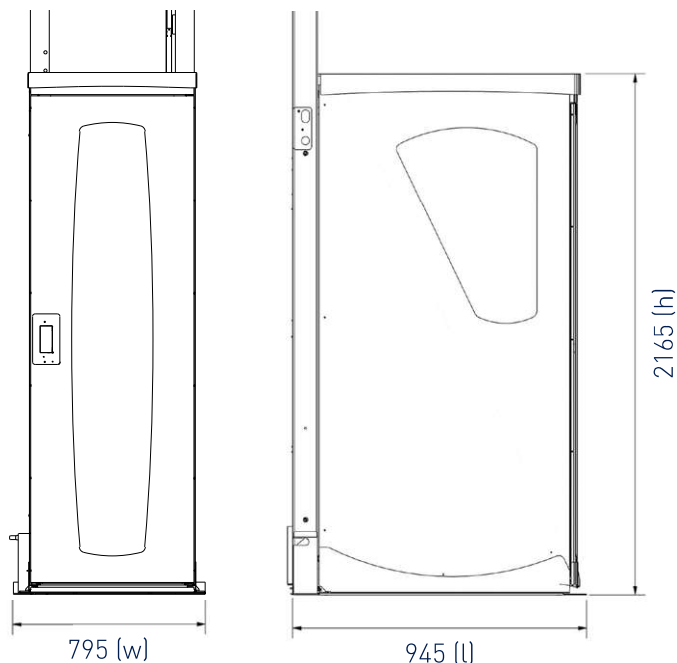

features

Car details (C model)

All dimensions in mm

Standard features

- ✓ 2 year warranty
- ✓ 1 x one-touch LED car control
- ✓ Satin white exterior and interior trims
- ✓ Full height glazed door
- ✓ Glass vision panels
- ✓ Sandstone vinyl covered interior panels
- ✓ Two dimmable LED lighting strips
- ✓ Telephone
- ✓ Biscuit carpeted floor throughout
- ✓ Wireless call stations on both landings
- ✓ Wireless smoke/heat alarm
- ✓ 325 kg (51 stone) capacity

Size and travel

	Internal Width	Internal Length	External Width (w)	External Length (l)	Travel	Capacity
Vivendi C (Compact)	600	845	795	945	2400-3600	325 kg
Vivendi S (Standard wheelchair)	745	1160	920	1265	2400-3600	325 kg
Vivendi LW (Wheelchair + attendant)	880	1360	1055	1465	2400-3600	325 kg